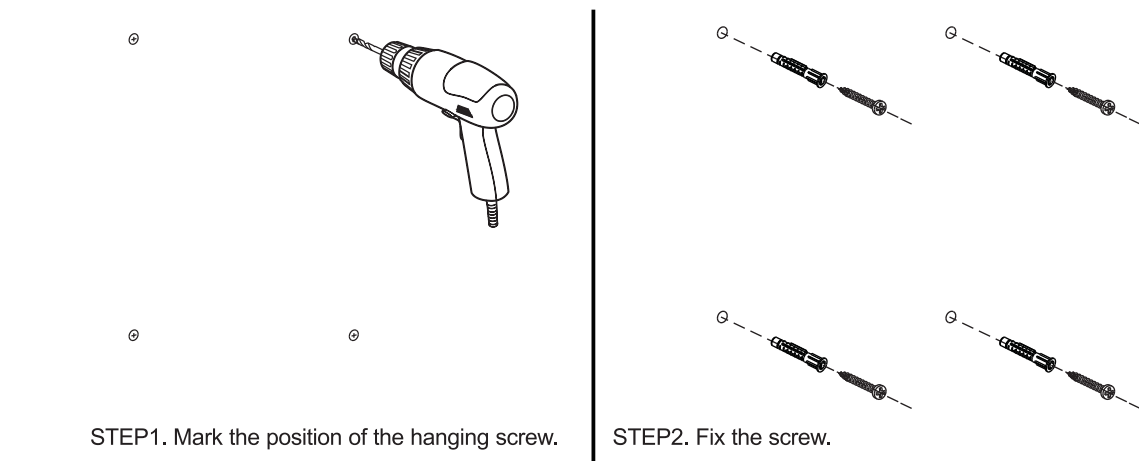

Assembly/User Instruction

Please read all instructions carefully. Before you proceed to install, make sure that the power supply is turned off and remains off until installation is complete.

Please note that each part has been assigned a number and proceed in a numerical order.