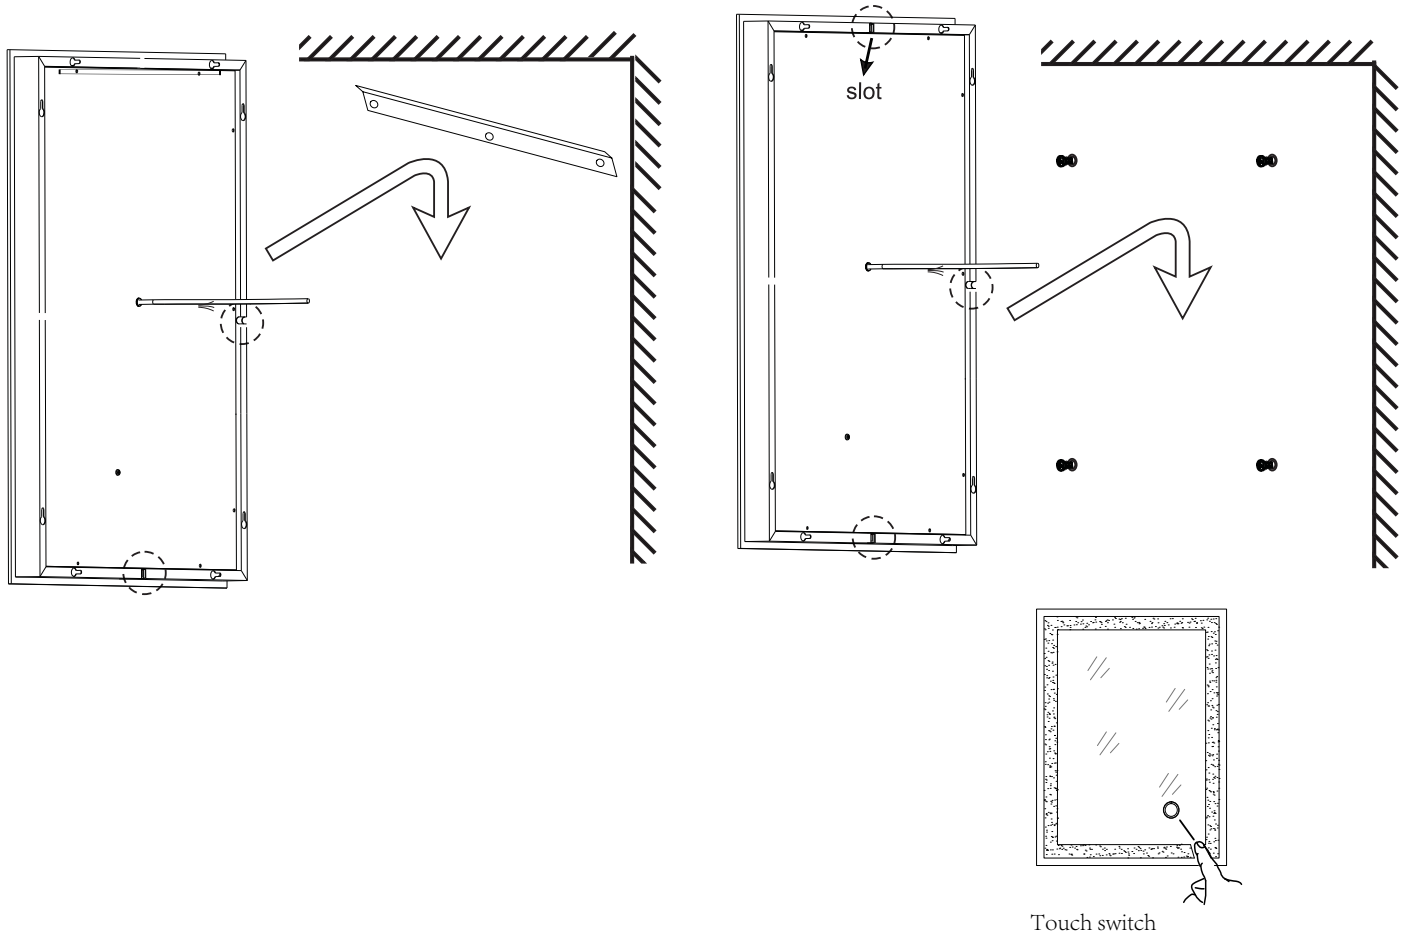

COMPONENT PARTS AND FITTINGS

Mirror

Screw & Wall plug x 4
(Included in pack)

Wire nut x 3
(Included in pack)

Suggested Tools:

Screw driver

Drill

Safety Warning

Applicable models

- MRE13048
- MRE13072
- MRE13648
- MRE13660
- MRE13672
- MRE14260
- MRE14272

STEP3. Connect to the main supply

Installation Dimensions:

STEP4. Hang up the Mirror on the wall

Touch switch

MODEL	A(imch)	B(imch)	C(imch)	Hanged Vertically		Hanged Horizontally		Color temperature
				D(imch)	E(imch)	F(imch)	G(imch)	
MRE11830	18	30	1.93	16.55	23.94	28.55	11.94	4200K/3000K/6400K
MRE11836	18	36	1.93	16.55	29.94	34.55	11.94	4200K/3000K/6400K
MRE12030	20	30	1.93	18.55	23.94	28.55	13.94	4200K/3000K/6400K
MRE12036	20	36	1.93	18.55	29.94	34.55	13.94	4200K/3000K/6400K
MRE12040	20	40	1.93	18.55	33.94	38.55	13.94	4200K/3000K/6400K
MRE12430	24	30	1.93	22.55	23.94	28.55	17.94	4200K/3000K/6400K
MRE12436	24	36	1.93	22.55	29.94	34.55	17.94	4200K/3000K/6400K
MRE12440	24	40	1.93	22.55	33.94	38.55	17.94	4200K/3000K/6400K
MRE12730	27	30	1.93	25.55	23.94	28.55	20.94	4200K/3000K/6400K
MRE12736	27	36	1.93	25.55	29.94	34.55	20.94	4200K/3000K/6400K
MRE12740	27	40	1.93	25.55	33.94	38.55	20.94	4200K/3000K/6400K
MRE13030	30	30	1.93	28.55	23.94	28.55	23.94	4200K/3000K/6400K
MRE13036	30	36	1.93	28.55	29.94	34.55	23.94	4200K/3000K/6400K
MRE13040	30	40	1.93	28.55	33.94	38.55	23.94	4200K/3000K/6400K
MRE13048	30	48	1.93	28.55	41.94	46.55	23.94	4200K/3000K/6400K
MRE13072	30	72	1.93	28.55	65.94	70.55	23.94	4200K/3000K/6400K
MRE13636	36	36	1.93	34.55	29.94	34.55	29.94	4200K/3000K/6400K
MRE13640	36	40	1.93	34.55	33.94	38.55	29.94	4200K/3000K/6400K
MRE13648	36	48	1.93	34.55	41.94	46.55	29.94	4200K/3000K/6400K
MRE13660	36	60	1.93	34.55	53.94	58.55	29.94	4200K/3000K/6400K
MRE13672	36	72	1.93	34.55	65.94	70.55	29.94	4200K/3000K/6400K
MRE14260	42	60	1.93	40.55	53.94	58.55	35.94	4200K/3000K/6400K
MRE14272	42	72	1.93	40.55	65.94	70.55	35.94	4200K/3000K/6400K